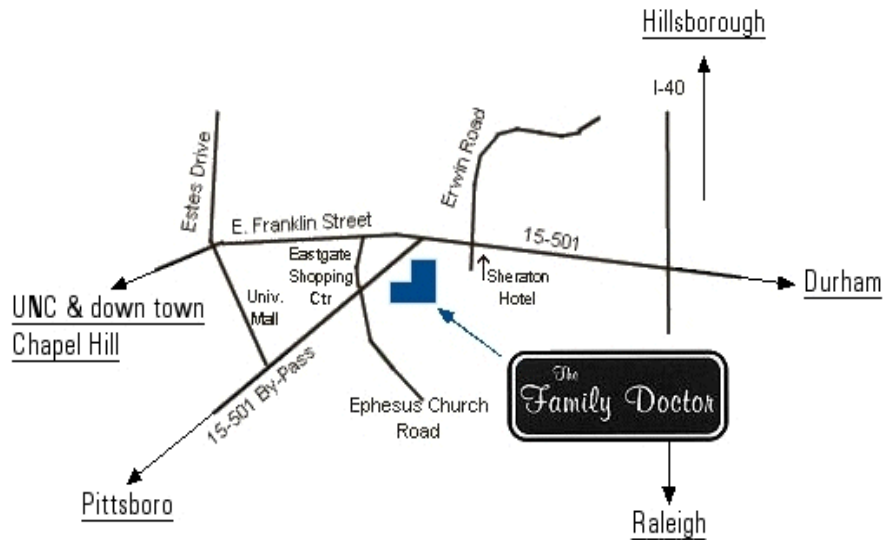

Our Location

Directions

From Hillsborough

Take I-40 E toward Raleigh

Take exit 270 for US-15/US-501 toward Chapel Hill/Durham

Turn right at Durham Chapel Hill Blvd/US-15/US-501
Continue to follow US-15/US-501

Take Europa Drive exit and loop back

Turn right onto Europa Drive and an immediate right onto
15/501 Access Rd. McDonalds will be to your left.

Continue forward to stop sign.

Turn left into parking lot at Rams Plaza Shopping Center
We are across the parking lot from Bailey's Grill

From Raleigh

Take I-40 W toward Greensboro

Take exit 270 for US-15/US-501 toward Chapel Hill/Durham

Turn left at Durham Chapel Hill Blvd/US-15/US-501
Continue to follow US-15/US-501

Take Europa Drive exit and loop back

Turn right onto Europa Drive and an immediate right onto
15/501 Access Rd. McDonalds will be to your left.

Continue forward to stop sign.

Turn left into parking lot at Rams Plaza Shopping Center
We are across the parking lot from Bailey's Grill

From Durham

Take 15/501 S - Durham Chapel Hill Blvd toward Chapel Hill

Continue to follow Durham Chapel Hill Blvd into Chapel Hill

Continue on N Fordham Blvd/US-15/US-501

Take Europa Drive exit and loop back

Turn right onto Europa Drive and an immediate right onto
15/501 Access Rd. McDonalds will be to your left.

Continue forward to stop sign.

Turn left into parking lot at Rams Plaza Shopping Center
We are across the parking lot from Bailey's Grill

From Pittsboro

Take US N15/501 toward Chapel Hill

After James Taylor Bridge, take a right turn onto S
Fordham Blvd/NC-54/US-15/US-501
Continue to follow S Fordham Blvd/US-15/US-501

University Mall will be to your left – continue forward on
15/501

Holiday Inn will be to your right. Cross intersection at
Ephesus Church Rd

Take immediate right merge into Rams Plaza Shopping
Center

We are between Dance Design and Tuesday Morning.